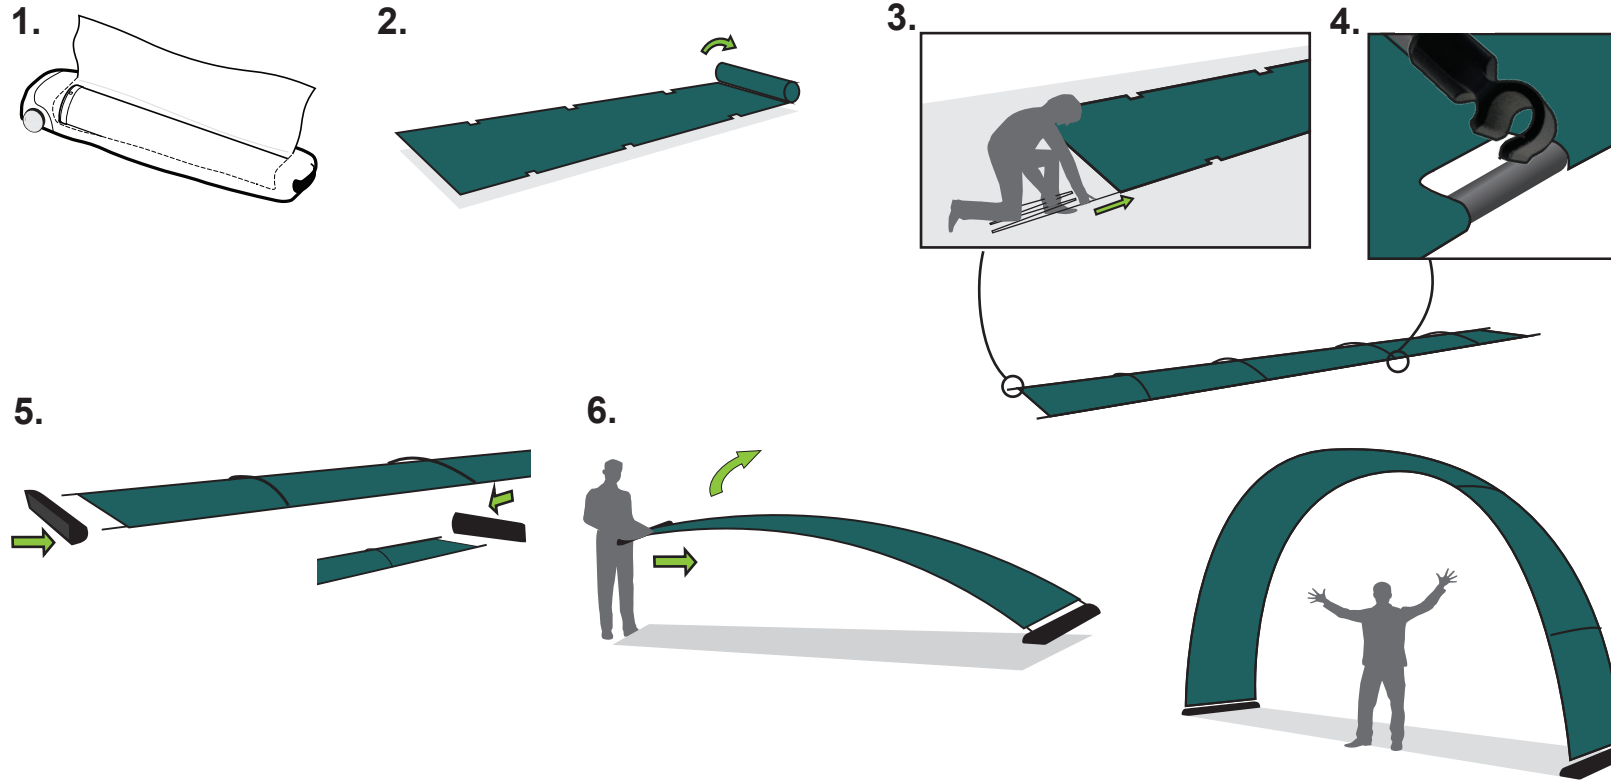

SET UP GUIDE FOR ALUMINIUM AND BLACK EVENT ARCH

Watch set-up video
for easy assembling

Use link or QR-code:
<https://bannerbow.com/videos/>

CONTENT

BANNERBOW®
SIGNING PORTABLE SPACE

CONTACT INFORMATION
info@bannerbow.com
www.bannerbow.com