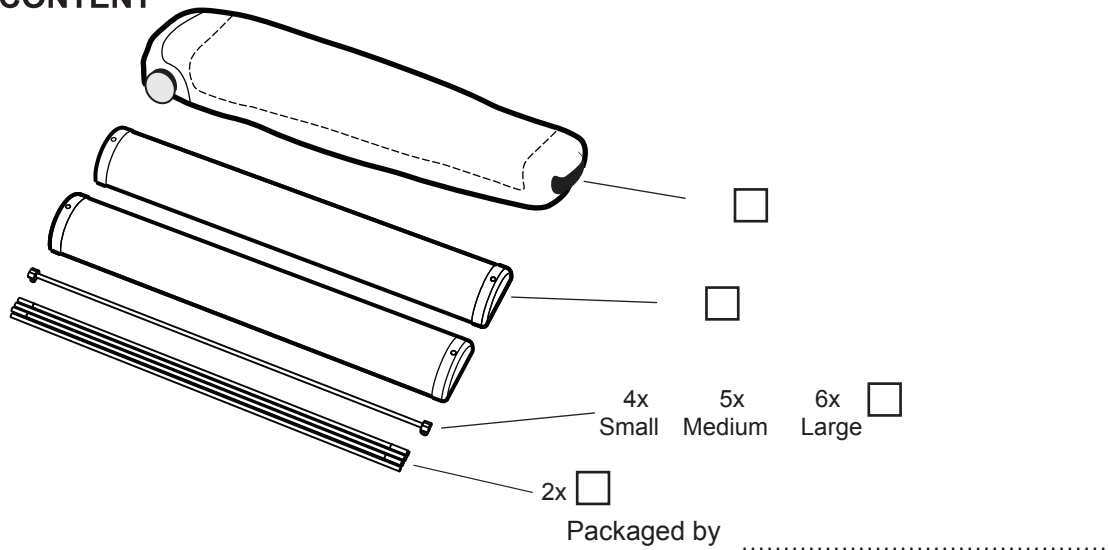

SET UP GUIDE FOR ALUMINIUM AND BLACK EVENT ARCH

Watch set-up video
for easy assembling

Use link or QR-code:
<https://bannerbow.com/videos/>

CONTENT

BANNERBOW®
SIGNING PORTABLE SPACE

CONTACT INFORMATION
info@bannerbow.com
www.bannerbow.com